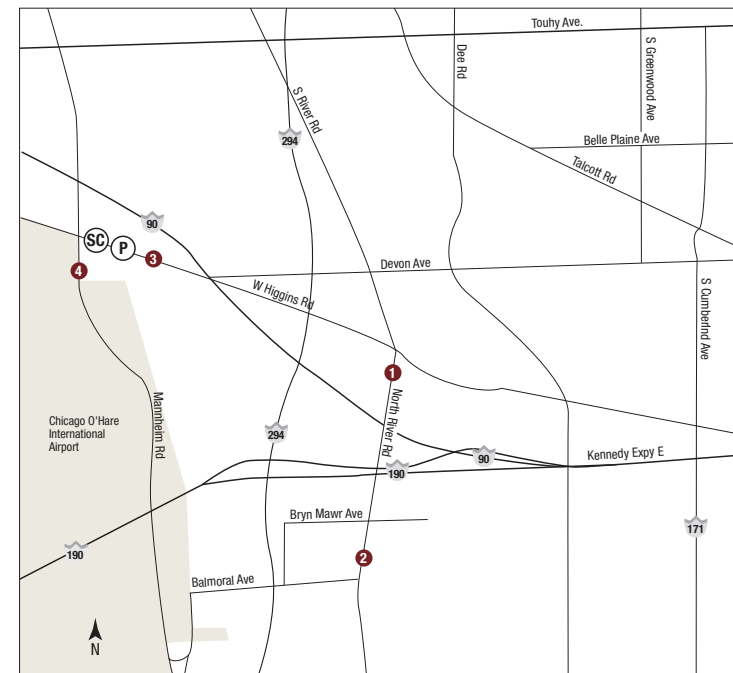

Chicago Map

Workshop Location

SC Strategic Coach Chicago Center
10255 W. Higgins Road, Suite 420
Rosemont, IL 60018
Phone: 847.699.5767 or 1.888.872.8877
Fax: 847.699.5766

P Parking Garage — Complimentary
**Parking only available in 10255 building garage*

Directions from O'Hare Airport to the Chicago office:

Exit I-90 Chicago, and then exit Mannheim North. After the stoplight, make a right into the first driveway on the right, into O'Hare International Center. (If the cab driver is confused, ask for Holiday Inn & Suites — it is located right next to the Strategic Coach office.)

Recommended Hotels

1 Westin O'Hare
6100 North River Road
Rosemont, IL 60018
Reservations: 847.698.6000
Approx. Rate: \$150 – \$250
(complimentary shuttle to office)
www.westinohare.com

2 InterContinental O'Hare
5300 North River Road
Rosemont, IL 60018
Reservations: 847.544.5300
Approx. Rate: \$154 – \$254
(complimentary shuttle to office)
www.icohare.com

3 Holiday Inn & Suites
(Located next to office)
10233 West Higgins Road
Rosemont, IL 60018
Reservations: 847.954.8600
Approx. Rate: \$124 – \$224
www.holidayinn.com

4 Sheraton Chicago O'Hare
(Located across from office)
6501 North Mannheim Road
Rosemont, IL 60018
Reservations: 847.699.6300
Approx. Rate: \$149 – \$259
www.SheratonChicagoOhare.com